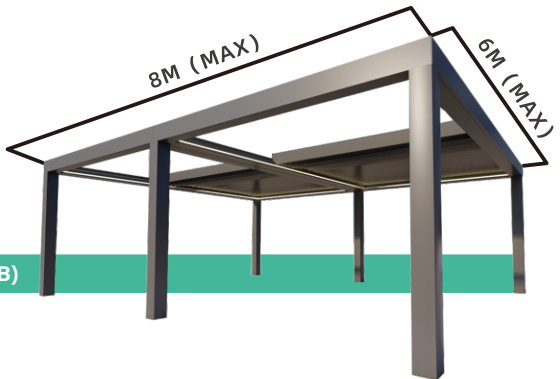

FH220 ALUMINUM RETRACTABLE LOUVERED PERGOLA

Outdoor Space Solutions
Adorn Taste Life, Paint a Colorful Life

Retractable Louvered Pergola

The retractable louvered pergola is an architectural masterpiece made of full aluminum, capable of various form transformations. The blades can be fully folded and retracted to one end. When the blades are completely retracted, the translucent space can reach 75%, allowing you to enjoy the panoramic sky. When closed, it provides shade from direct sunlight and blocks rainwater. The material is resistant to harsh weather and environments, making it sturdy and durable, with a lifespan of up to 20 years.

Specifications

DIFFERENT TYPES

Four columns (Group A)

Support electric drive, six columns (Group B)

MIX AND MATCH

Six columns (Group C)

Atmospheric LED lights

LED light strips embedded in the sink, providing ambient lighting in a surrounding manner.

The top blades are completely stacked to the side, enhancing the field of view and creating a sense of outdoor space.

Fully retractable

Main Profile Dimensions

Code	Name	Size	Profile drawing
A	Blinds	228*40*1.8	
B	Edge beam	250*50*2.5	
C	Water trough	142*55*1.5	
D	Upright post	200*200*3.0	
E	Guide rail	142*60*2.0	