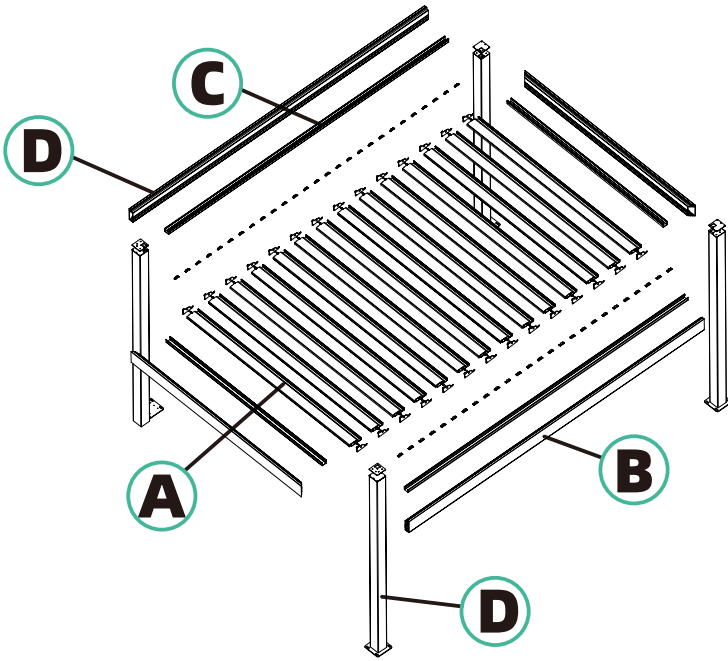

FH220 ALUMINUM RETRACTABLE LOUVERED PERGOLA

Outdoor Space Solutions
Adorn Taste Life, Paint a Colorful Life

Retractable Louvered Pergola

The retractable louvered pergola is an architectural masterpiece made of full aluminum, capable of various form transformations. The blades can be fully folded and retracted to one end. When the blades are completely retracted, the translucent space can reach 75%, allowing you to enjoy the panoramic sky. When closed, it provides shade from direct sunlight and blocks rainwater. The material is resistant to harsh weather and environments, making it sturdy and durable, with a lifespan of up to 20 years.

Specifications

DIFFERENT TYPES

Four columns (Group A)

Support electric drive, six columns (Group B)

MIX AND MATCH

Six columns (Group C)

Atmospheric LED lights

LED light strips embedded in the sink, providing ambient lighting in a surrounding manner.

The top blades are completely stacked to the side, enhancing the field of view and creating a sense of outdoor space.

Fully retractable

Main Profile Dimensions

Code	Name	Size	Profile drawing
A	Blinds	228*40*1.8	
B	Edge beam	250*50*2.5	
C	Water trough	142*55*1.5	
D	Upright post	200*200*3.0	
E	Guide rail	142*60*2.0	