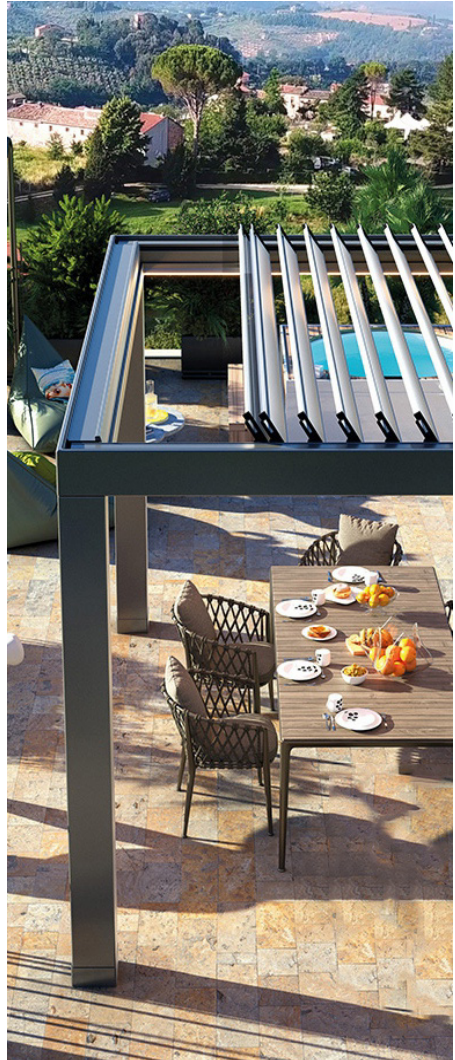

Drainage Instructions