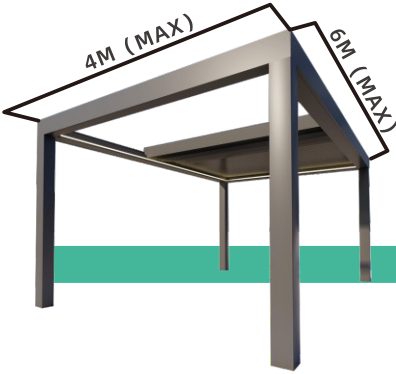

FH220 ALUMINUM RETRACTABLE LOUVERED PERGOLA

Outdoor Space Solutions
Adorn Taste Life, Paint a Colorful Life

Retractable Louvered Pergola

The retractable louvered pergola is an architectural masterpiece made of full aluminum, capable of various form transformations. The blades can be fully folded and retracted to one end. When the blades are completely retracted, the translucent space can reach 75%, allowing you to enjoy the panoramic sky. When closed, it provides shade from direct sunlight and blocks rainwater. The material is resistant to harsh weather and environments, making it sturdy and durable, with a lifespan of up to 20 years.

Specifications

DIFFERENT TYPES

Four columns (Group A)

Support electric drive, six columns (Group B)

MIX AND MATCH

Six columns (Group C)

Atmospheric LED lights

LED light strips embedded in the sink, providing ambient lighting in a surrounding manner.

The top blades are completely stacked to the side, enhancing the field of view and creating a sense of outdoor space.

Fully retractable

Main Profile Dimensions

Code	Name	Size	Profile drawing
A	Blinds	228*40*1.8	
B	Edge beam	250*50*2.5	
C	Water trough	142*55*1.5	
D	Upright post	200*200*3.0	
E	Guide rail	142*60*2.0	