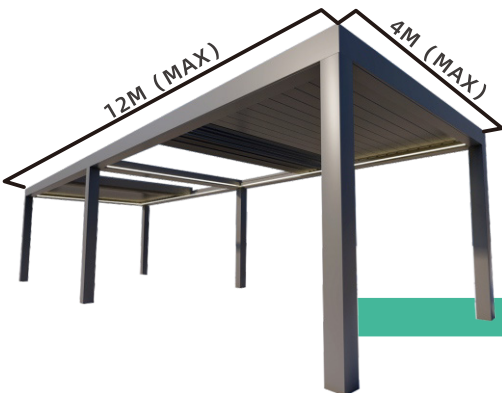

FH220 ALUMINUM RETRACTABLE LOUVERED PERGOLA

Outdoor Space Solutions
Adorn Taste Life, Paint a Colorful Life

Retractable Louvered Pergola

The retractable louvered pergola is an architectural masterpiece made of full aluminum, capable of various form transformations. The blades can be fully folded and retracted to one end. When the blades are completely retracted, the translucent space can reach 75%, allowing you to enjoy the panoramic sky. When closed, it provides shade from direct sunlight and blocks rainwater. The material is resistant to harsh weather and environments, making it sturdy and durable, with a lifespan of up to 20 years.

Specifications

DIFFERENT TYPES

Four columns (Group A)

Support electric drive, six columns (Group B)

MIX AND MATCH

Six columns (Group C)

Atmospheric LED lights

LED light strips embedded in the sink, providing ambient lighting in a surrounding manner.

The top blades are completely stacked to the side, enhancing the field of view and creating a sense of outdoor space.

Fully retractable

Main Profile Dimensions

Code	Name	Size	Profile drawing
A	Blinds	228*40*1.8	
B	Edge beam	250*50*2.5	
C	Water trough	142*55*1.5	
D	Upright post	200*200*3.0	
E	Guide rail	142*60*2.0	