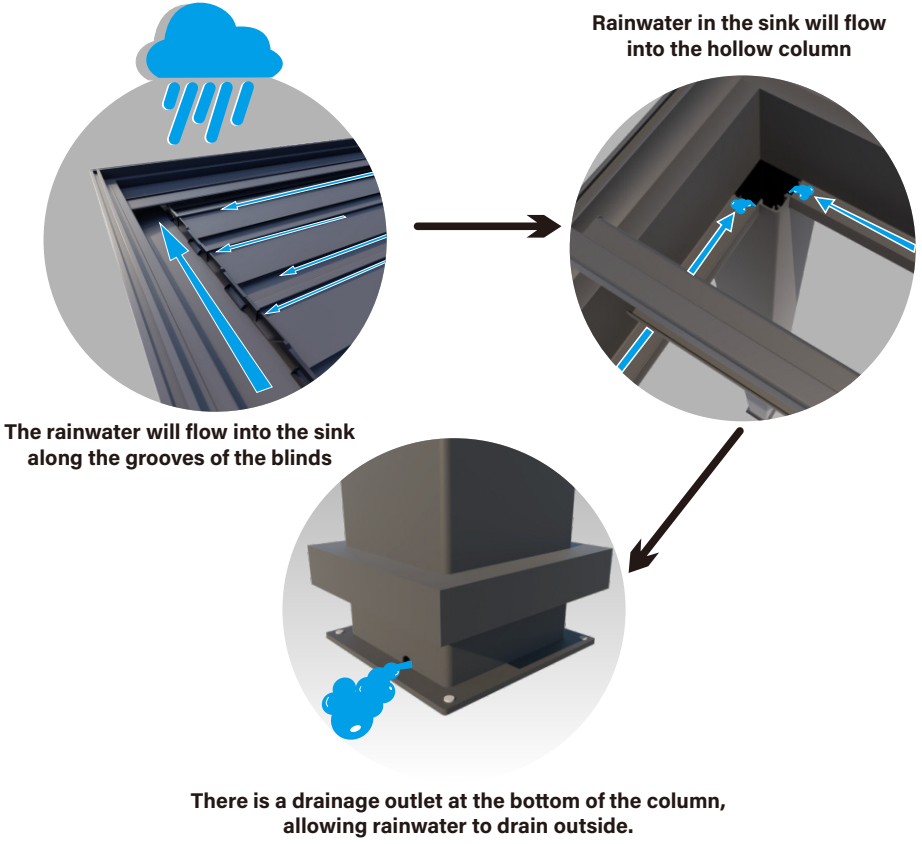

Drainage Instructions